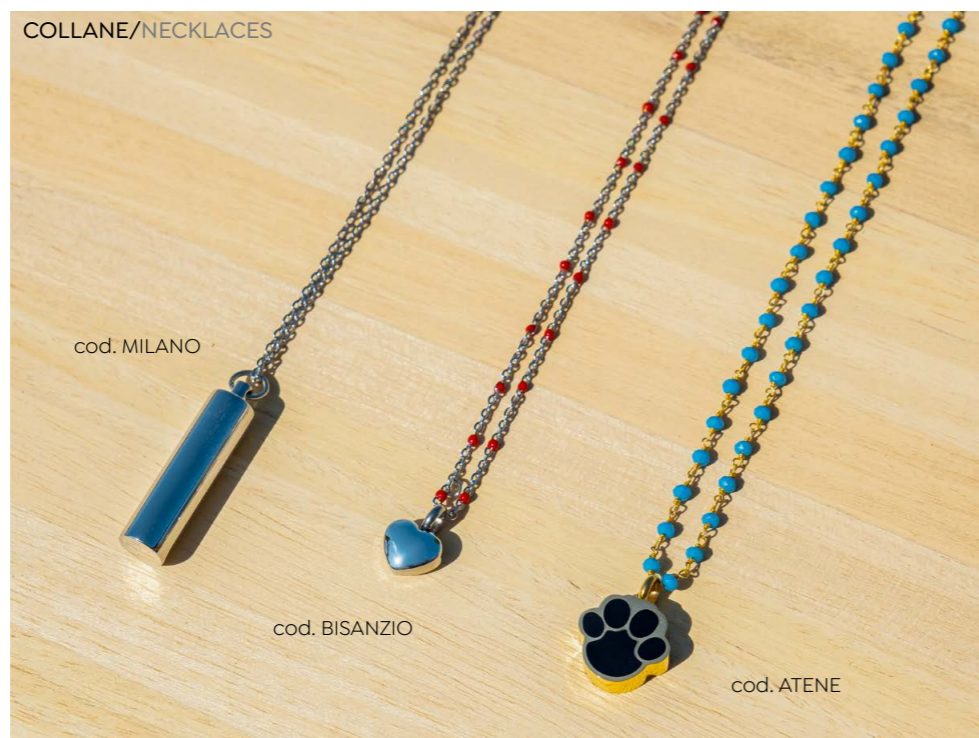

Accessori

Materiale: acciaio inossidabile
Material: stainless steel