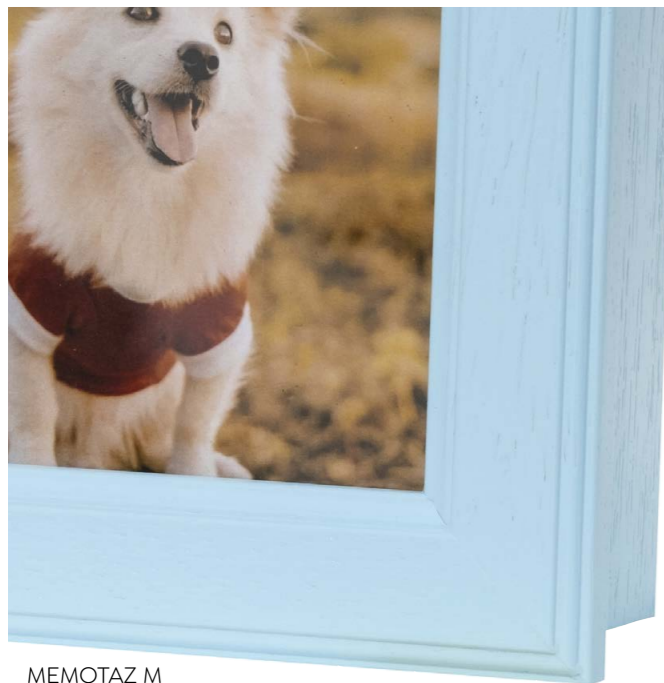

MEMOTAZ M

Memory A

Materiale: legno
Material: wood

Chiusura: sul retro con viti
Closing: back closing with screws

Dimensioni/Size:
S - L 17 x P 5 x H 17 cm - 0,8 L
M - L 27 x P 5 x H 27 cm - 2 L