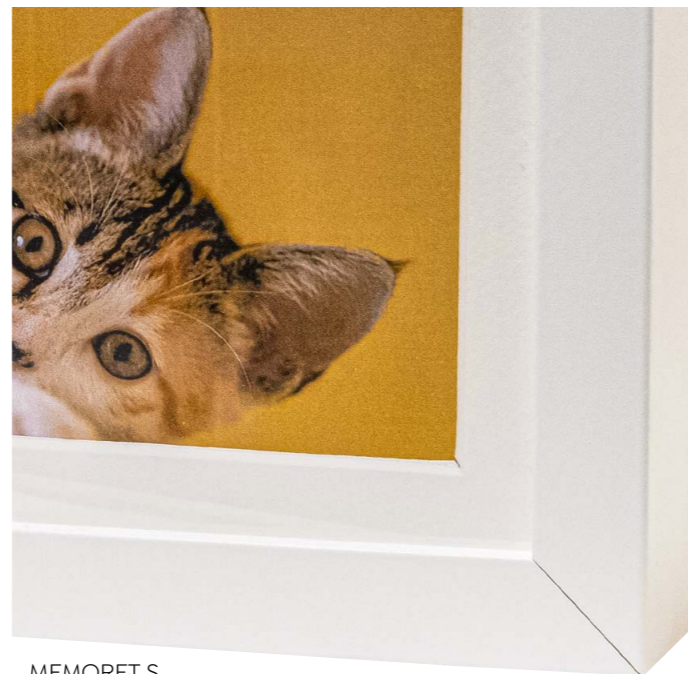

cod. TINY MEMORY
 L 23 x P 7 x H 18 cm - 1 L

cod. TINY MEMORY KIT
 L 23 x P 7 x H 18 cm - 1 L

cod. TINY PAW
 L 14 x P 14 x H 4,5 cm - 1 L

cod. TINY PAW PHOTO
 L 14 x P 14 x H 4,5 cm - 1 L

TINY MEMORY

TINY PAW PHOTO

TINY LOVE

MEMOA PINK M

MEMORET S

MEMOTAZ M

MEMOA MG M
con cornice magnetica
with magnetic photo frame

Memory A

Materiale: legno
Material: wood

Chiusura: sul retro con viti
Closing: back closing with screws